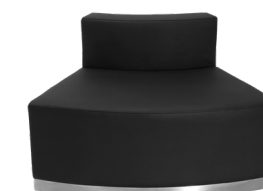

ZB-803-OUTSEAT-BK-GG

MODULAR CONVEX CHAIR WITH STAINLESS STEEL BASE

- Black LeatherSoft Upholstery
- Locking Bolt Connector
- Armless Design