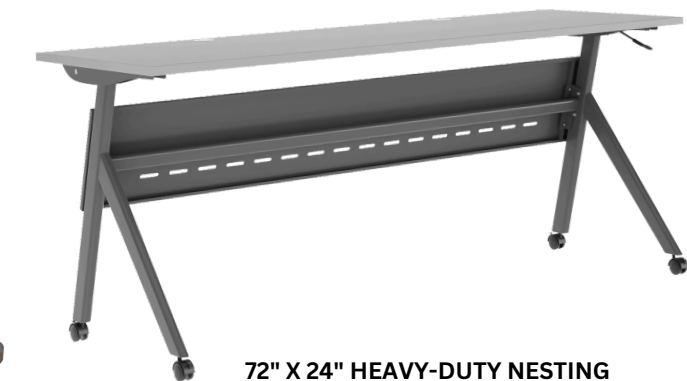

Training & Collaboration Essentials

BLACK STACKING CHAIR WITH SLED BASE

- 17 Gauge Steel Frame
- Supportive Front Brace
- Stack Qty: 10

XU-8700-BLK-B-30-GG

72" X 24" HEAVY-DUTY NESTING FLIP TRAINING TABLE WITH Y-LEGS